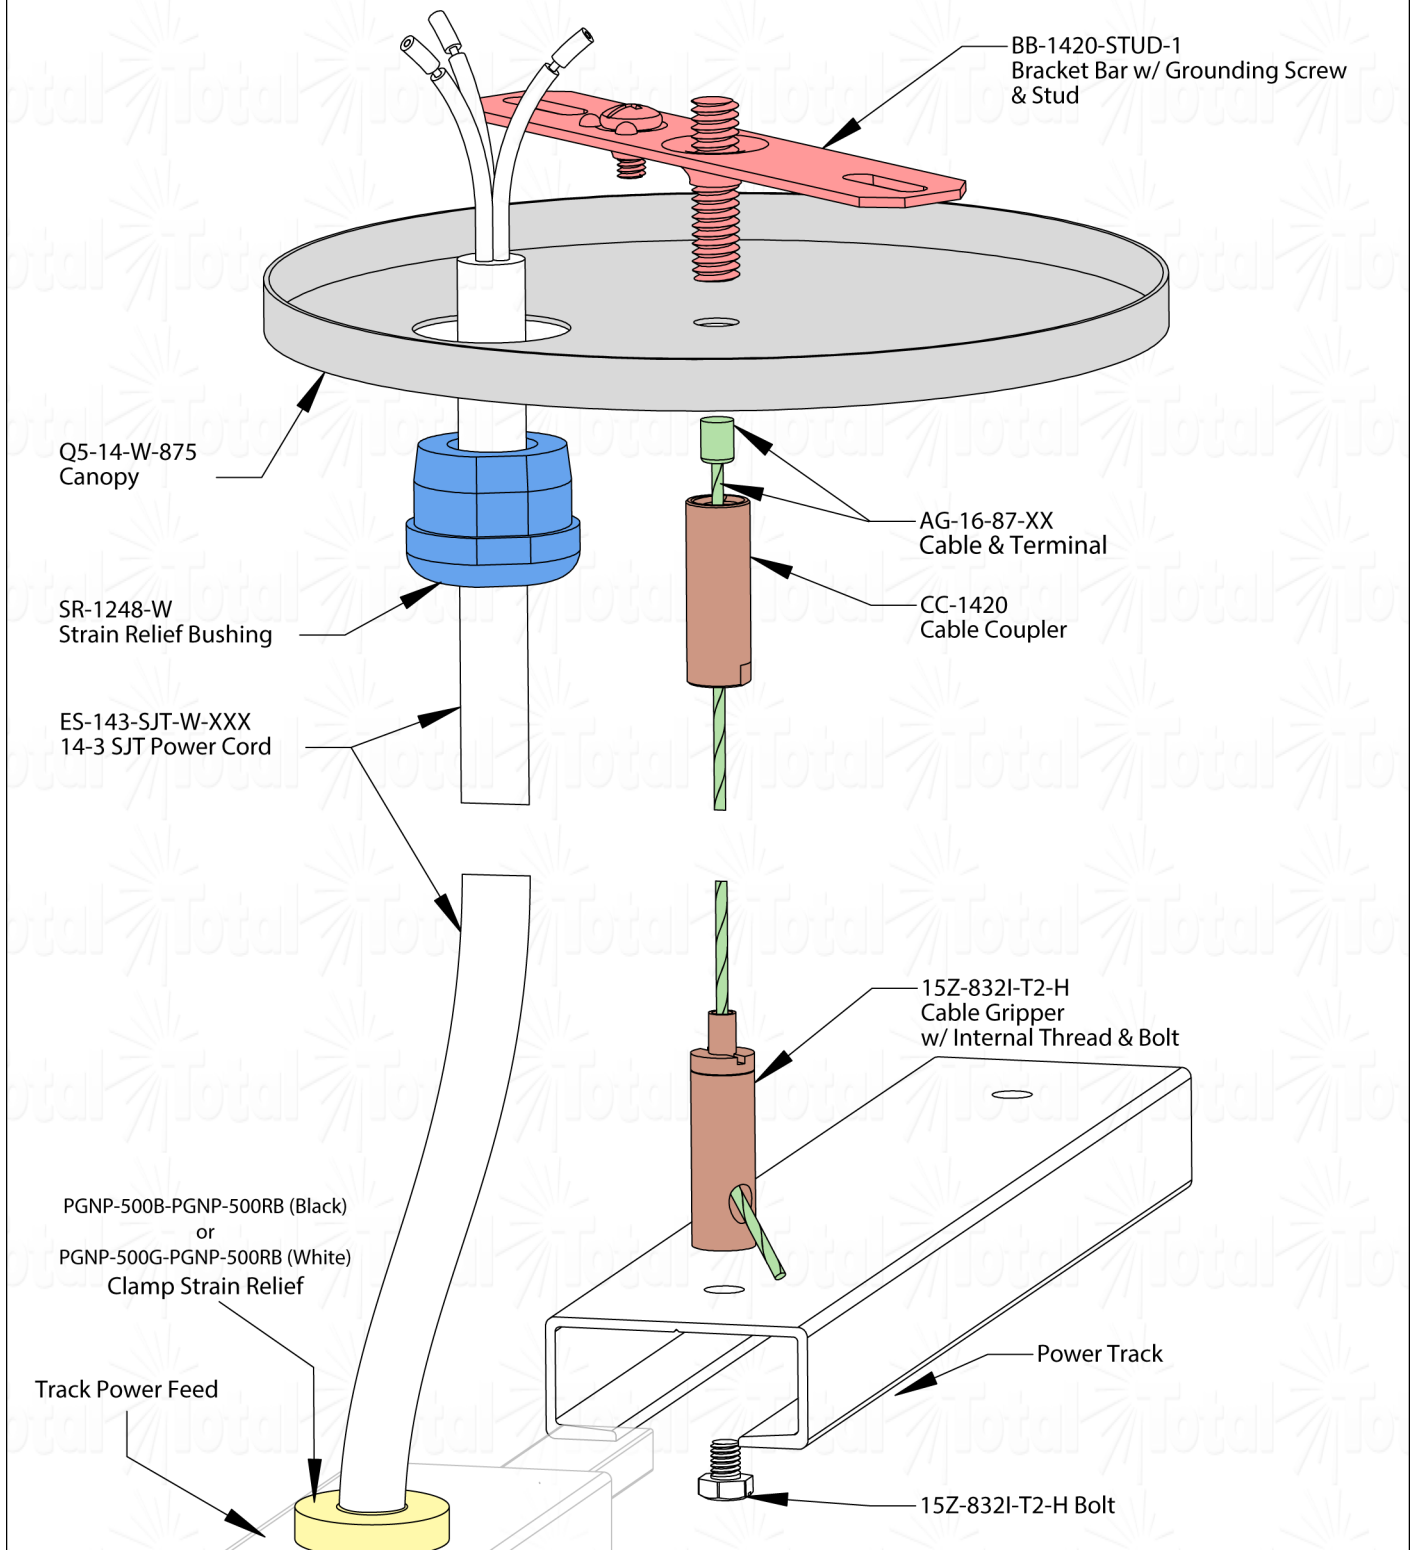

Track Lighting Suspension System

Contact Us

Email:
Design@TotalLightingSupply.com
Phone:
(847) 868-2512

Scan with
mobile device